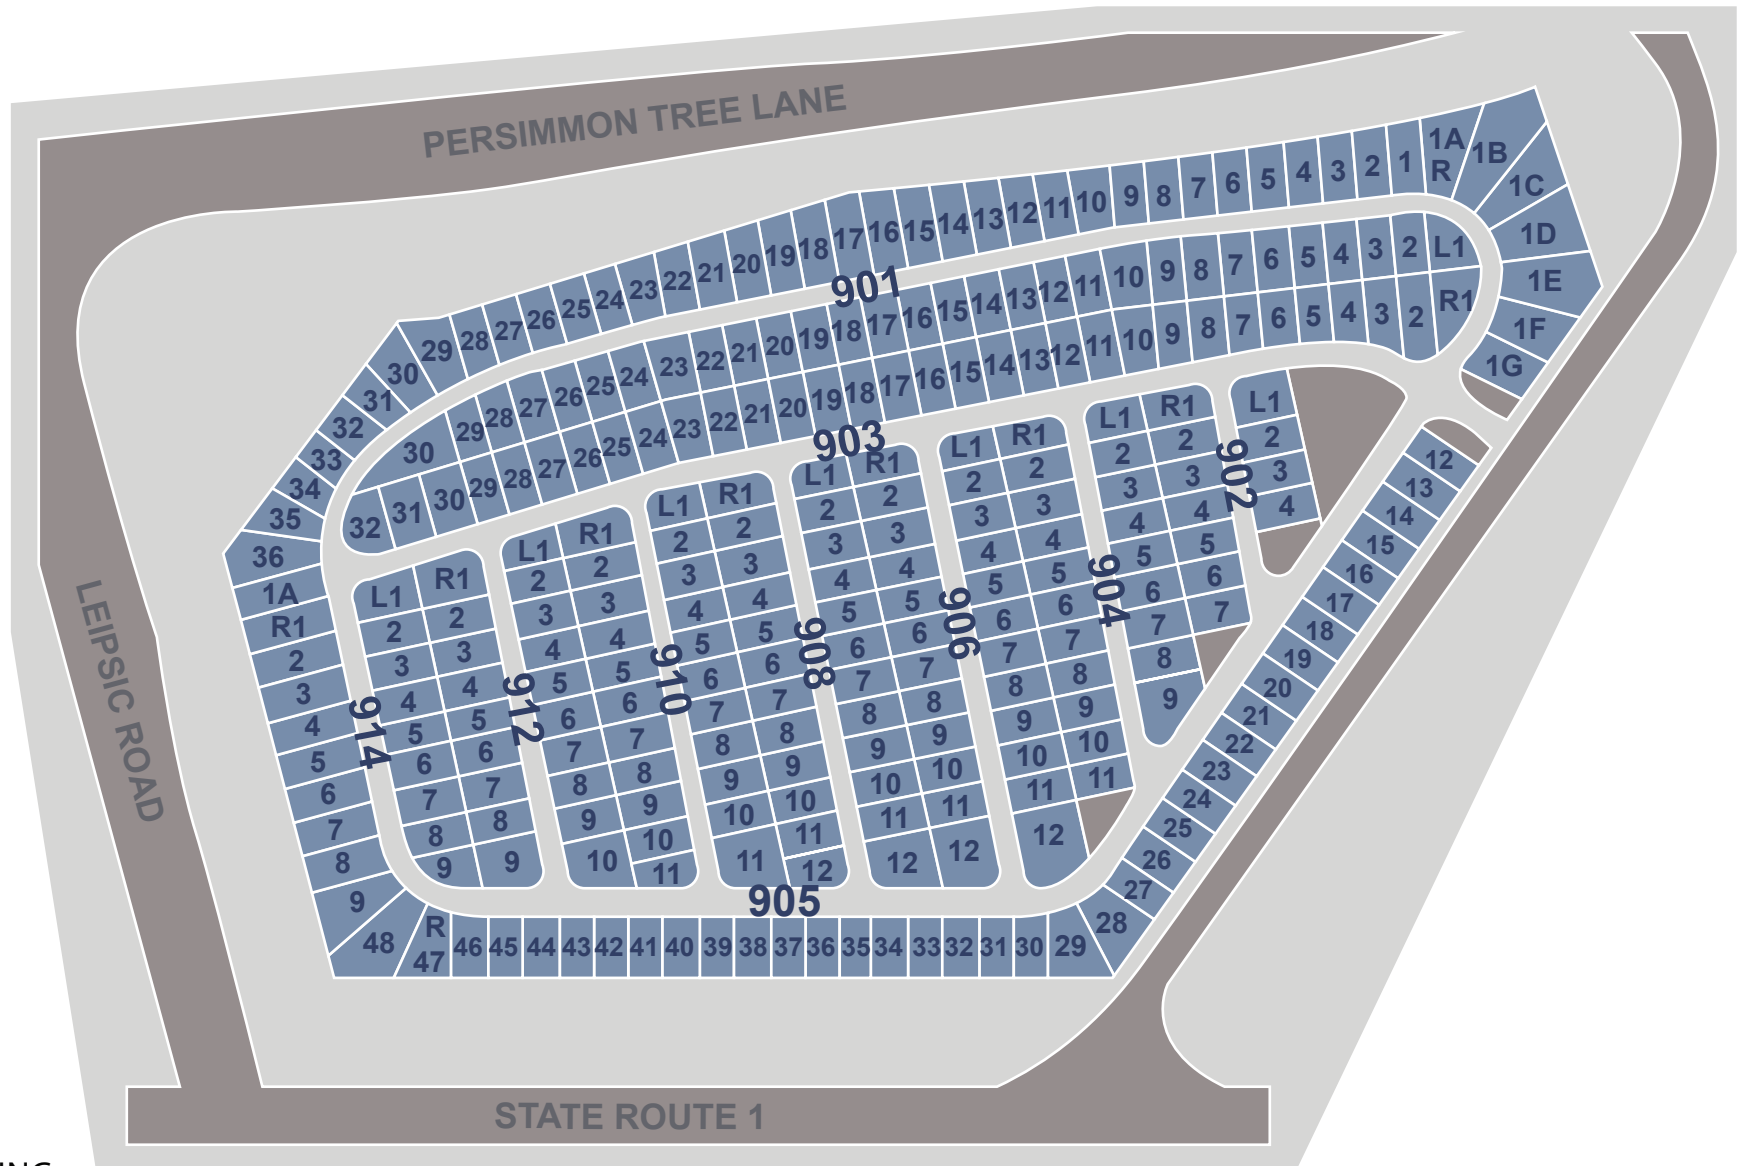

Dover International Speedway

Dover, DE

RV Lot 9

- PARKING
- ACCESSIBLE