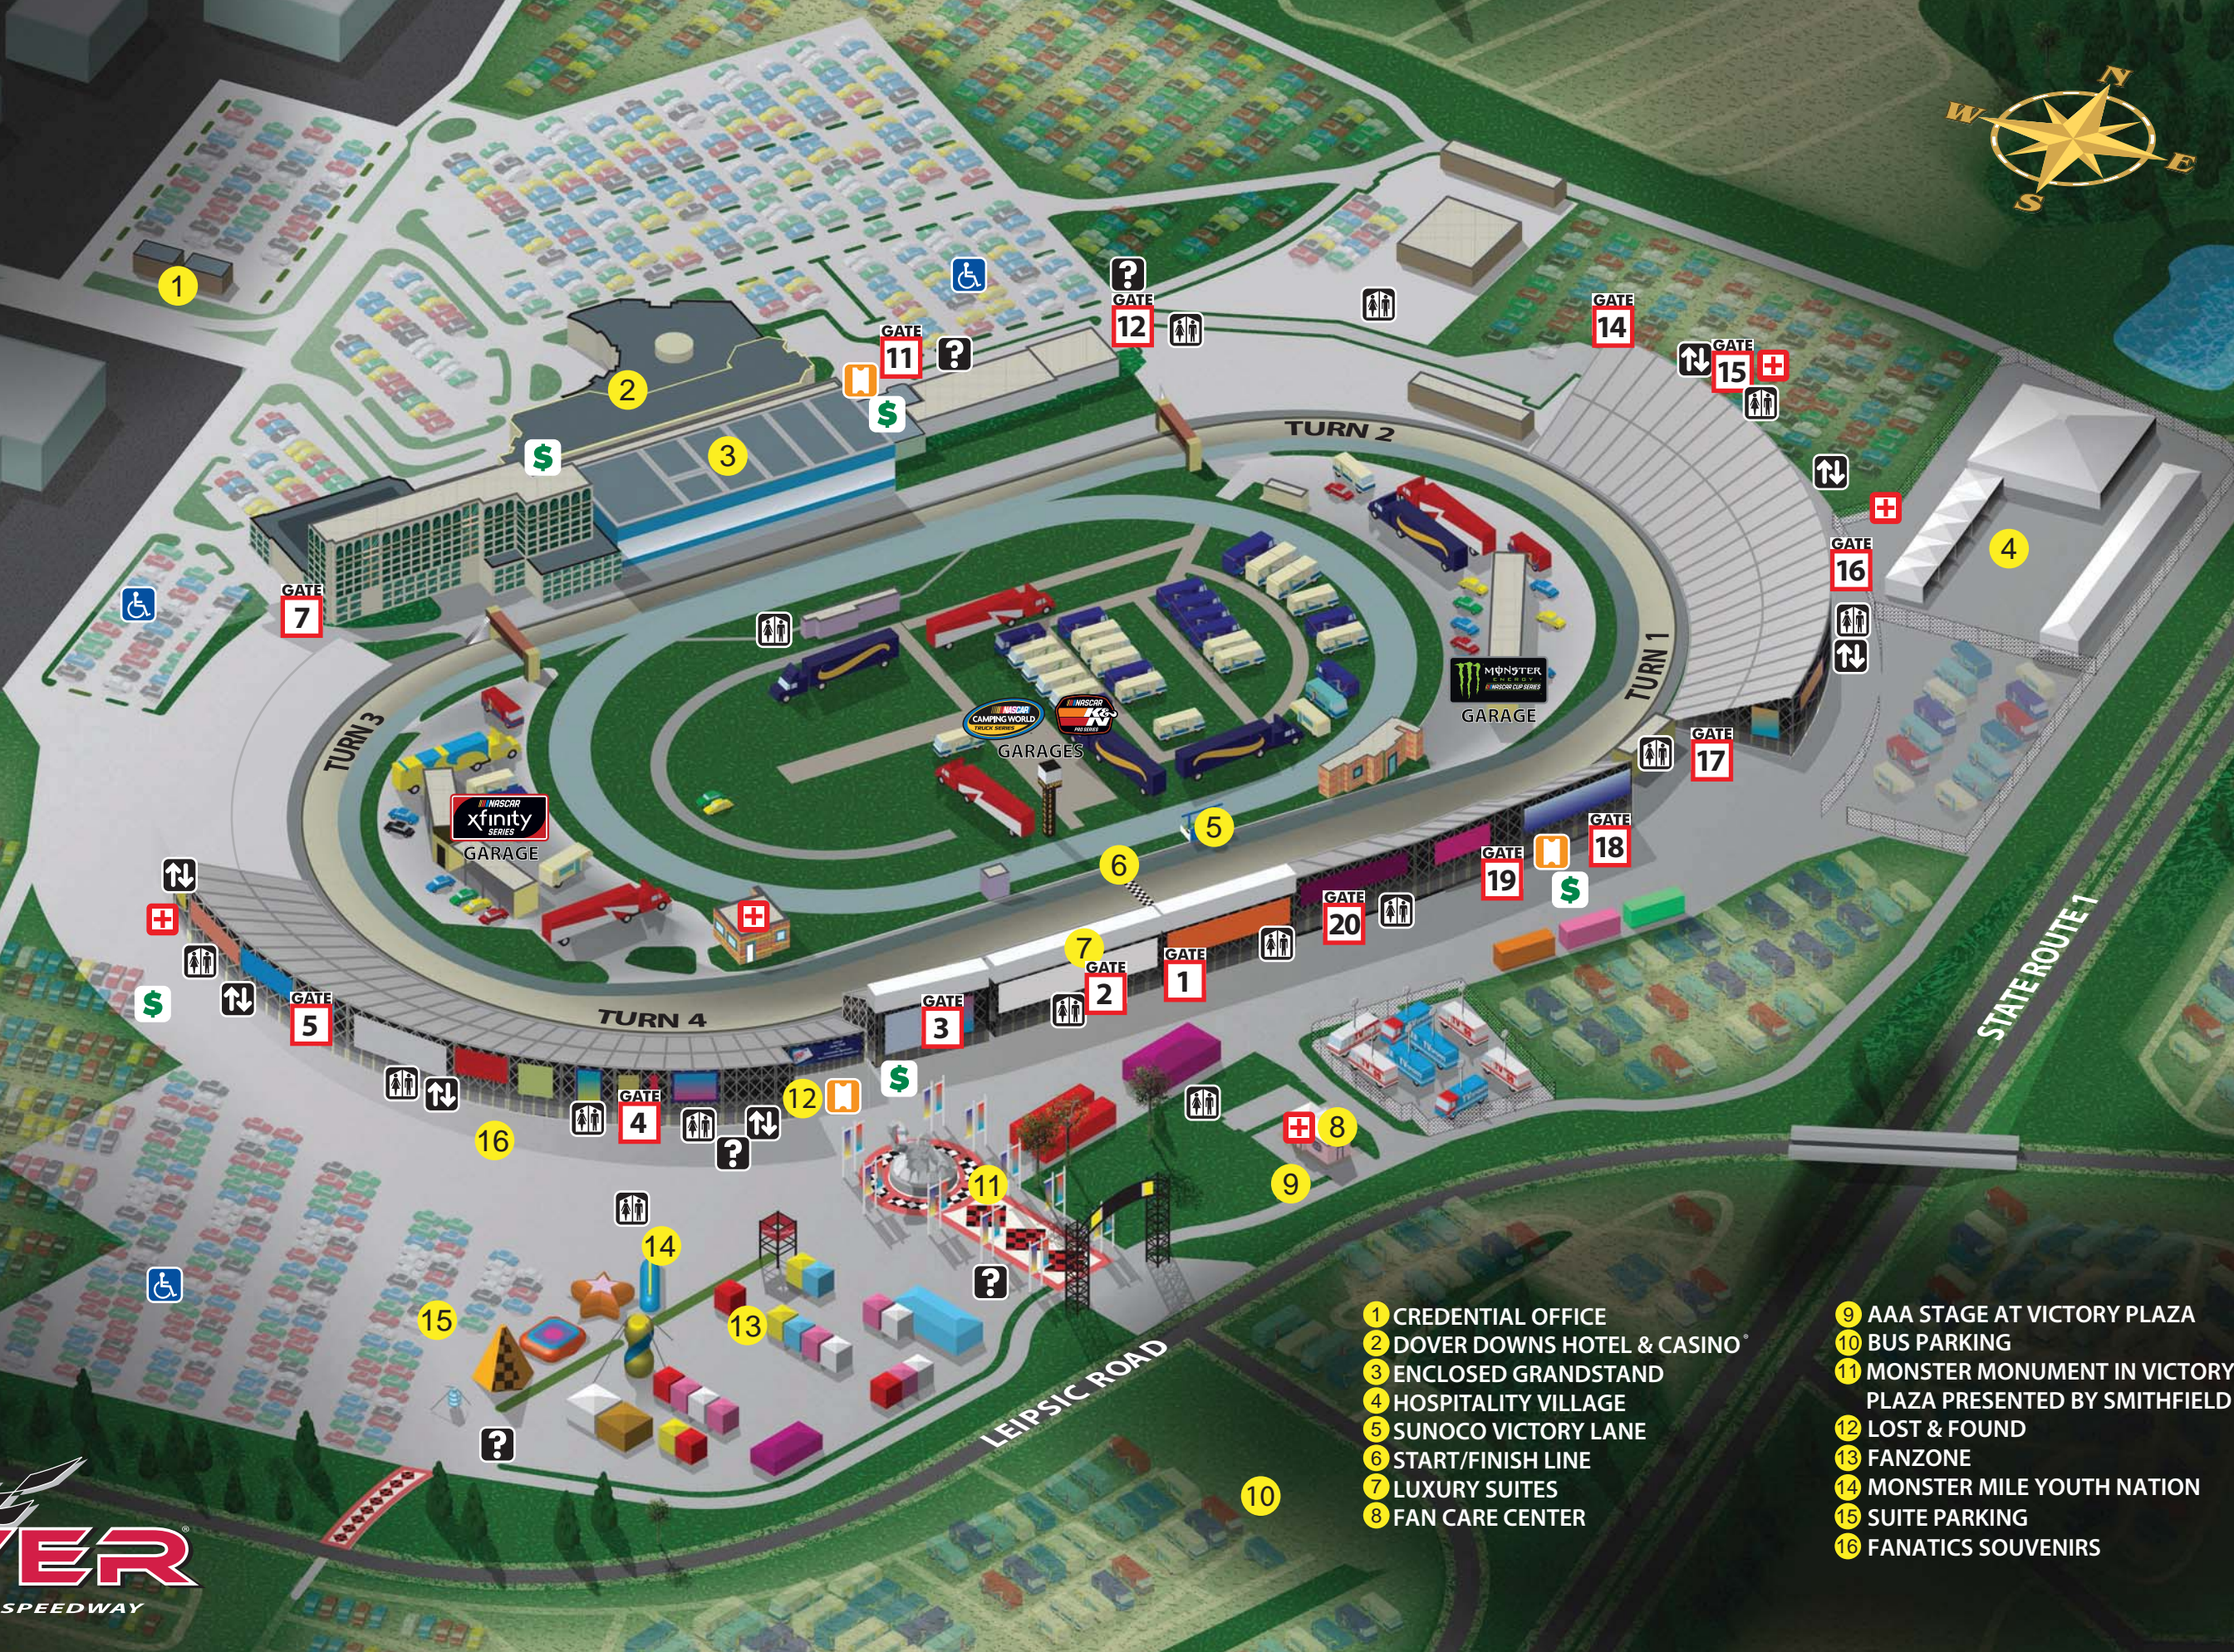

-  Disabled Parking
-  Information
-  Restrooms
-  Elevator
-  Ticket Services
-  ATM
-  First Aid

U.S. ROUTE 13

STATE ROUTE 1

081318

- 1 CREDENTIAL OFFICE
- 2 DOVER DOWNS HOTEL & CASINO
- 3 ENCLOSED GRANDSTAND
- 4 HOSPITALITY VILLAGE
- 5 SUNOCO VICTORY LANE
- 6 START/FINISH LINE
- 7 LUXURY SUITES
- 8 FAN CARE CENTER
- 9 AAA STAGE AT VICTORY PLAZA
- 10 BUS PARKING
- 11 MONSTER MONUMENT IN VICTORY PLAZA PRESENTED BY SMITHFIELD
- 12 LOST & FOUND
- 13 FANZONE
- 14 MONSTER MILE YOUTH NATION
- 15 SUITE PARKING
- 16 FANATICS SOUVENIRS