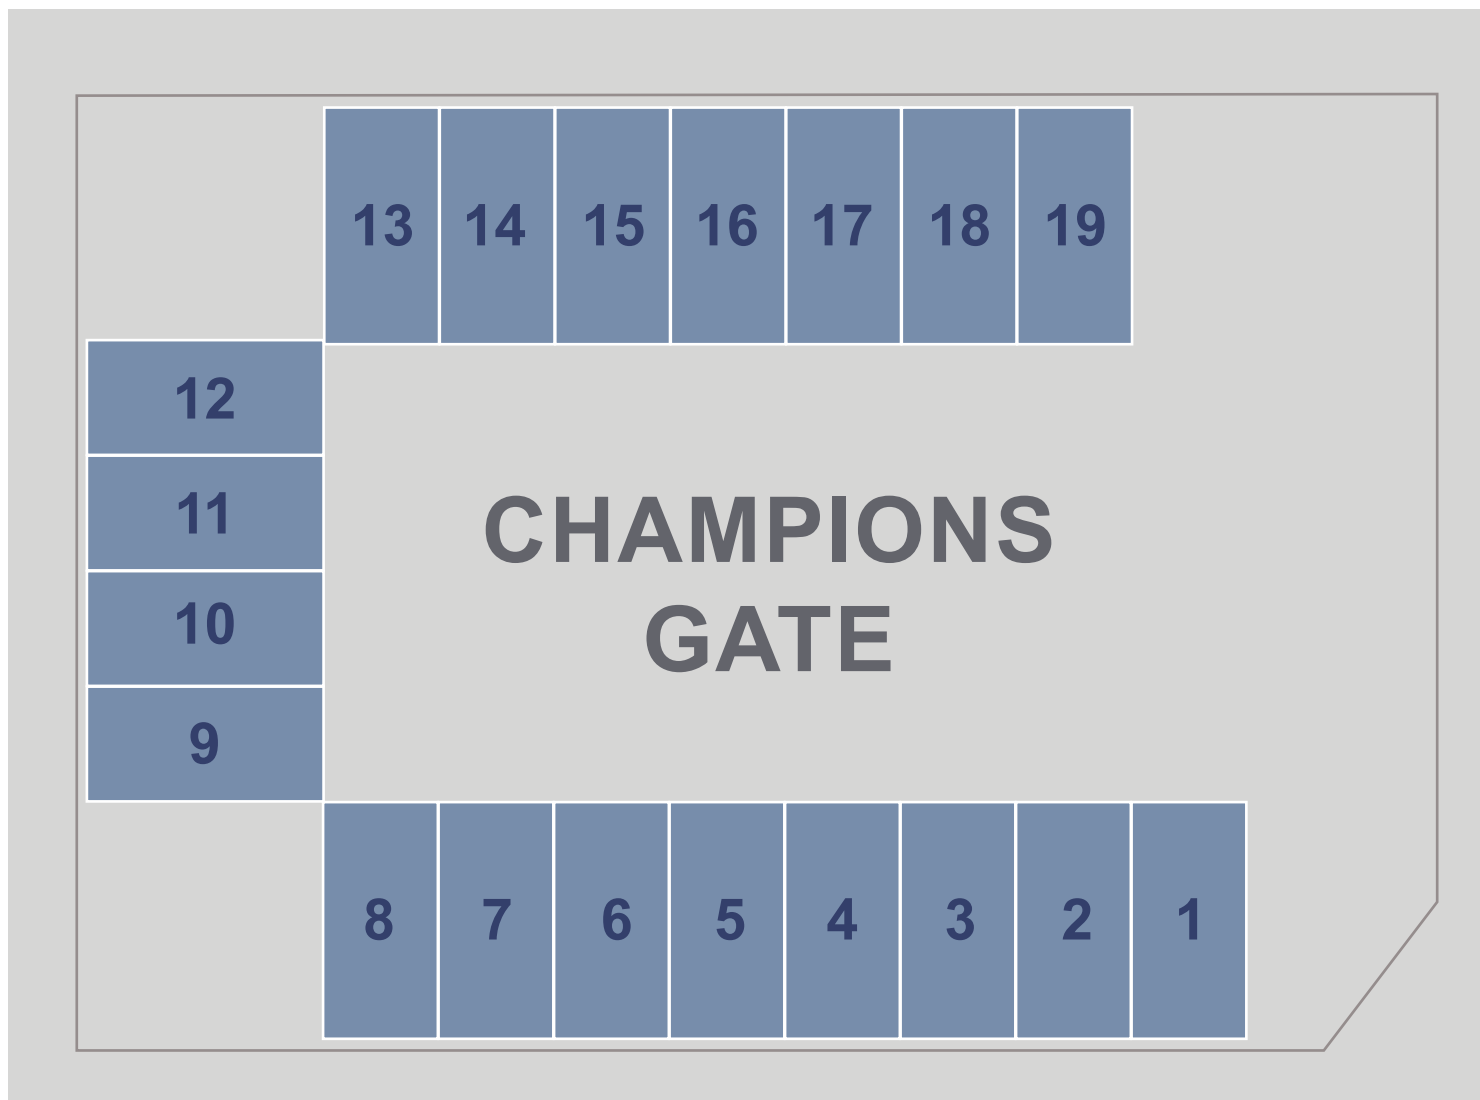

Dover International Speedway

Dover, DE

Champions Gate

■ - RV SPOTS ♿ - ACCESSIBLE