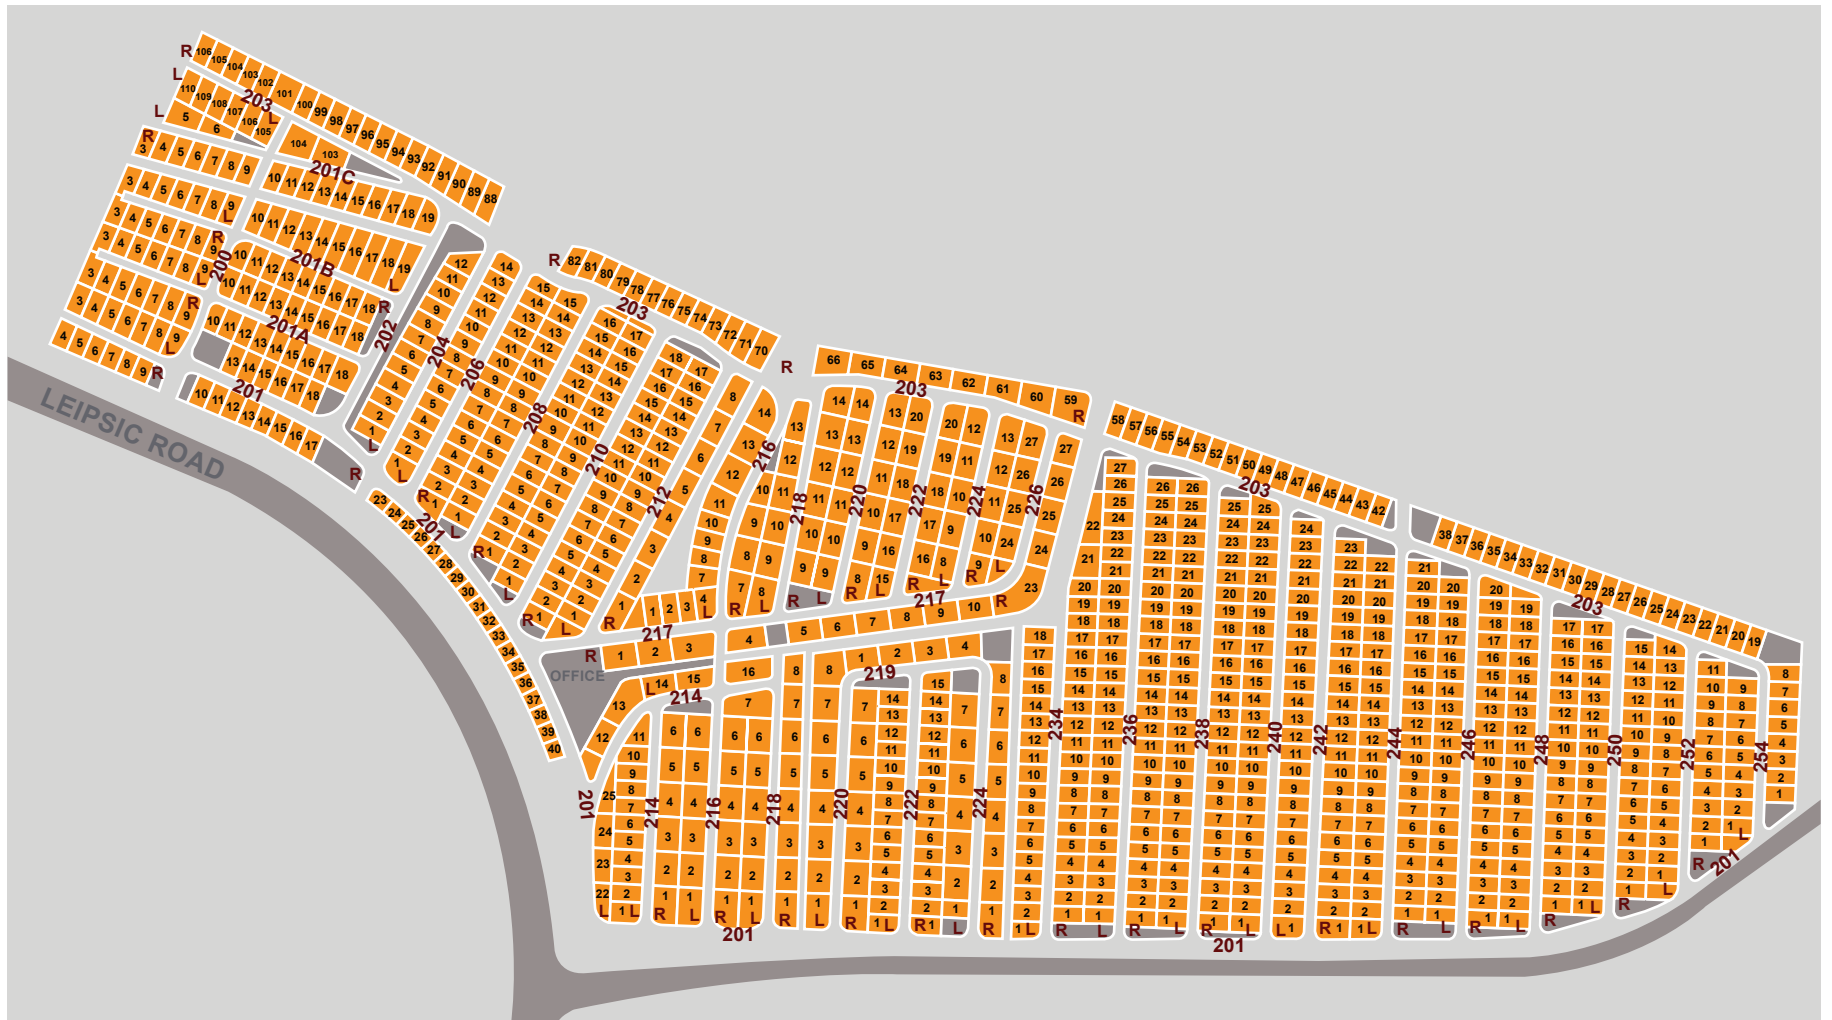

# Dover International Speedway

Dover, DE

RV Lot 2

■ - RV SPOTS    ♿ - ACCESSIBLE