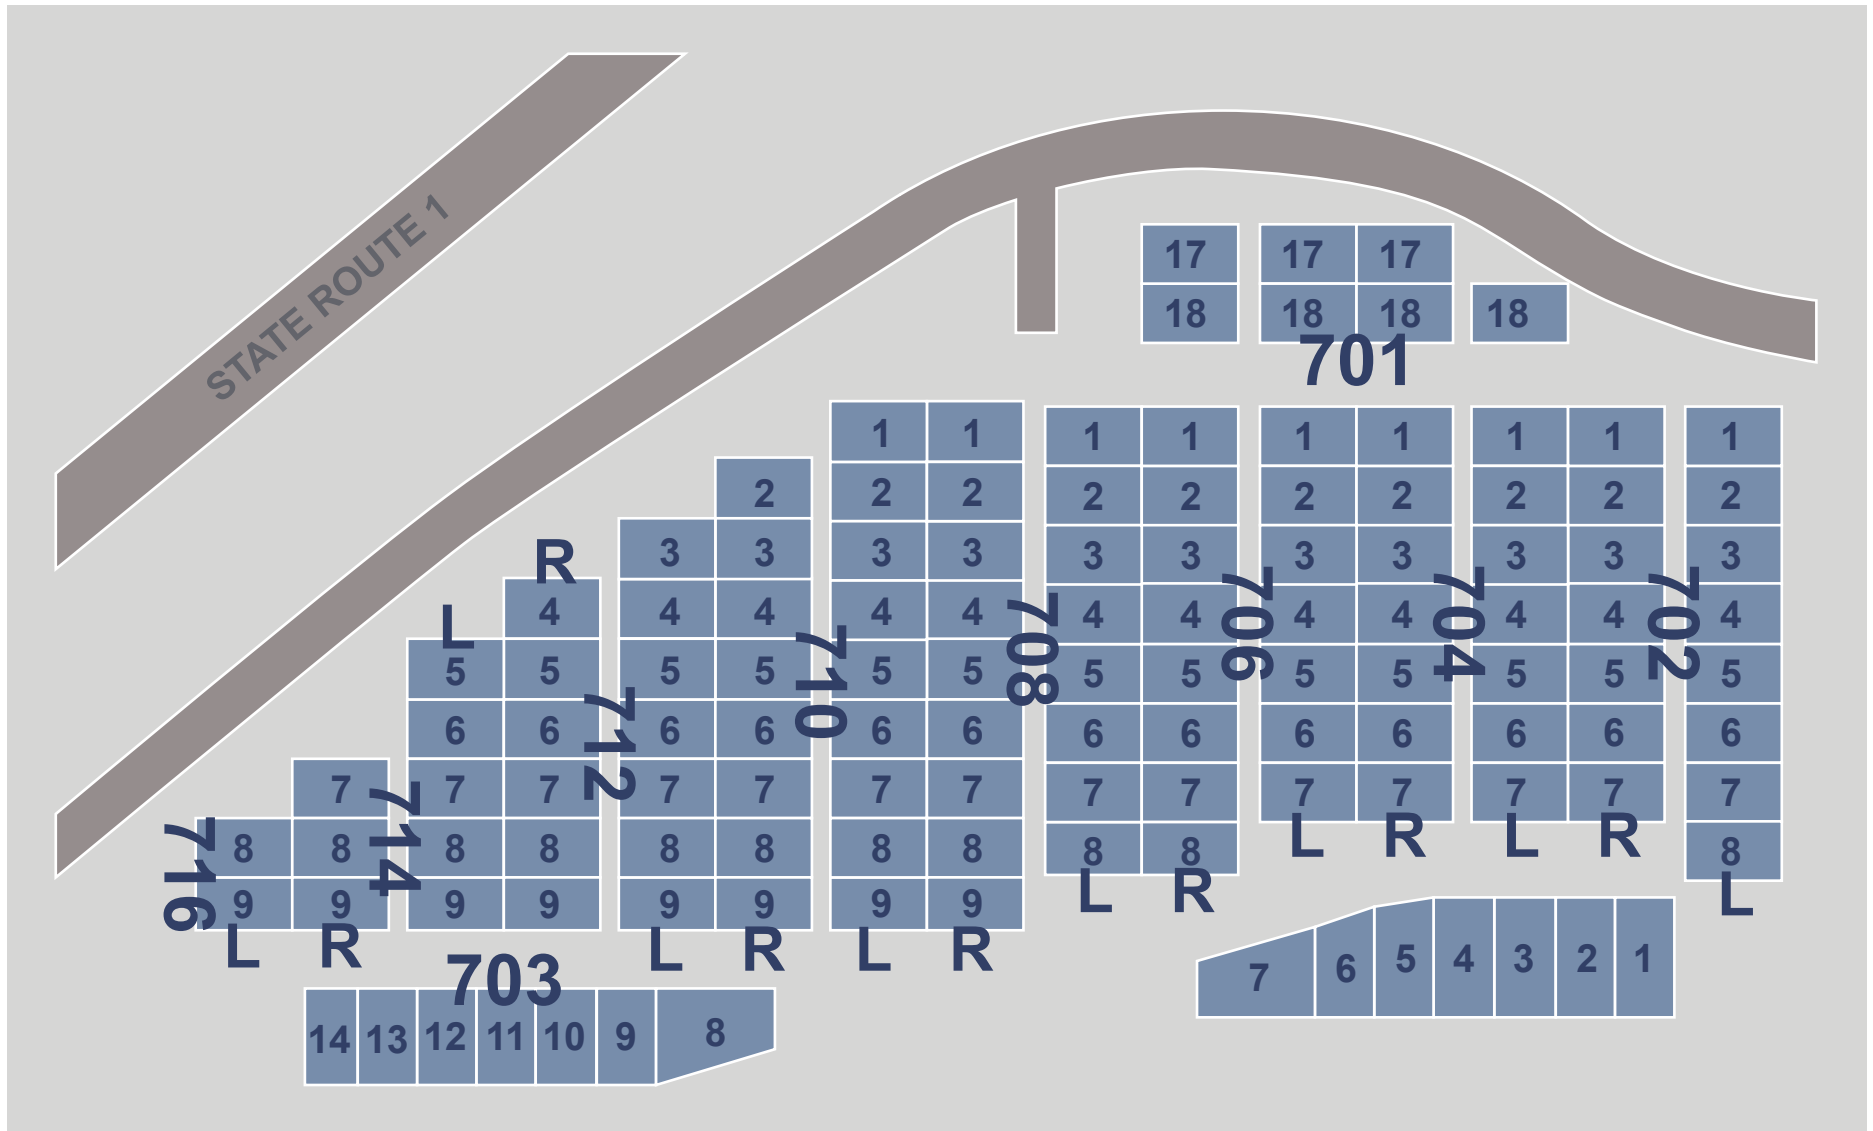

Dover International Speedway

Dover, DE

RV Lot 7

- PARKING
- ACCESSIBLE