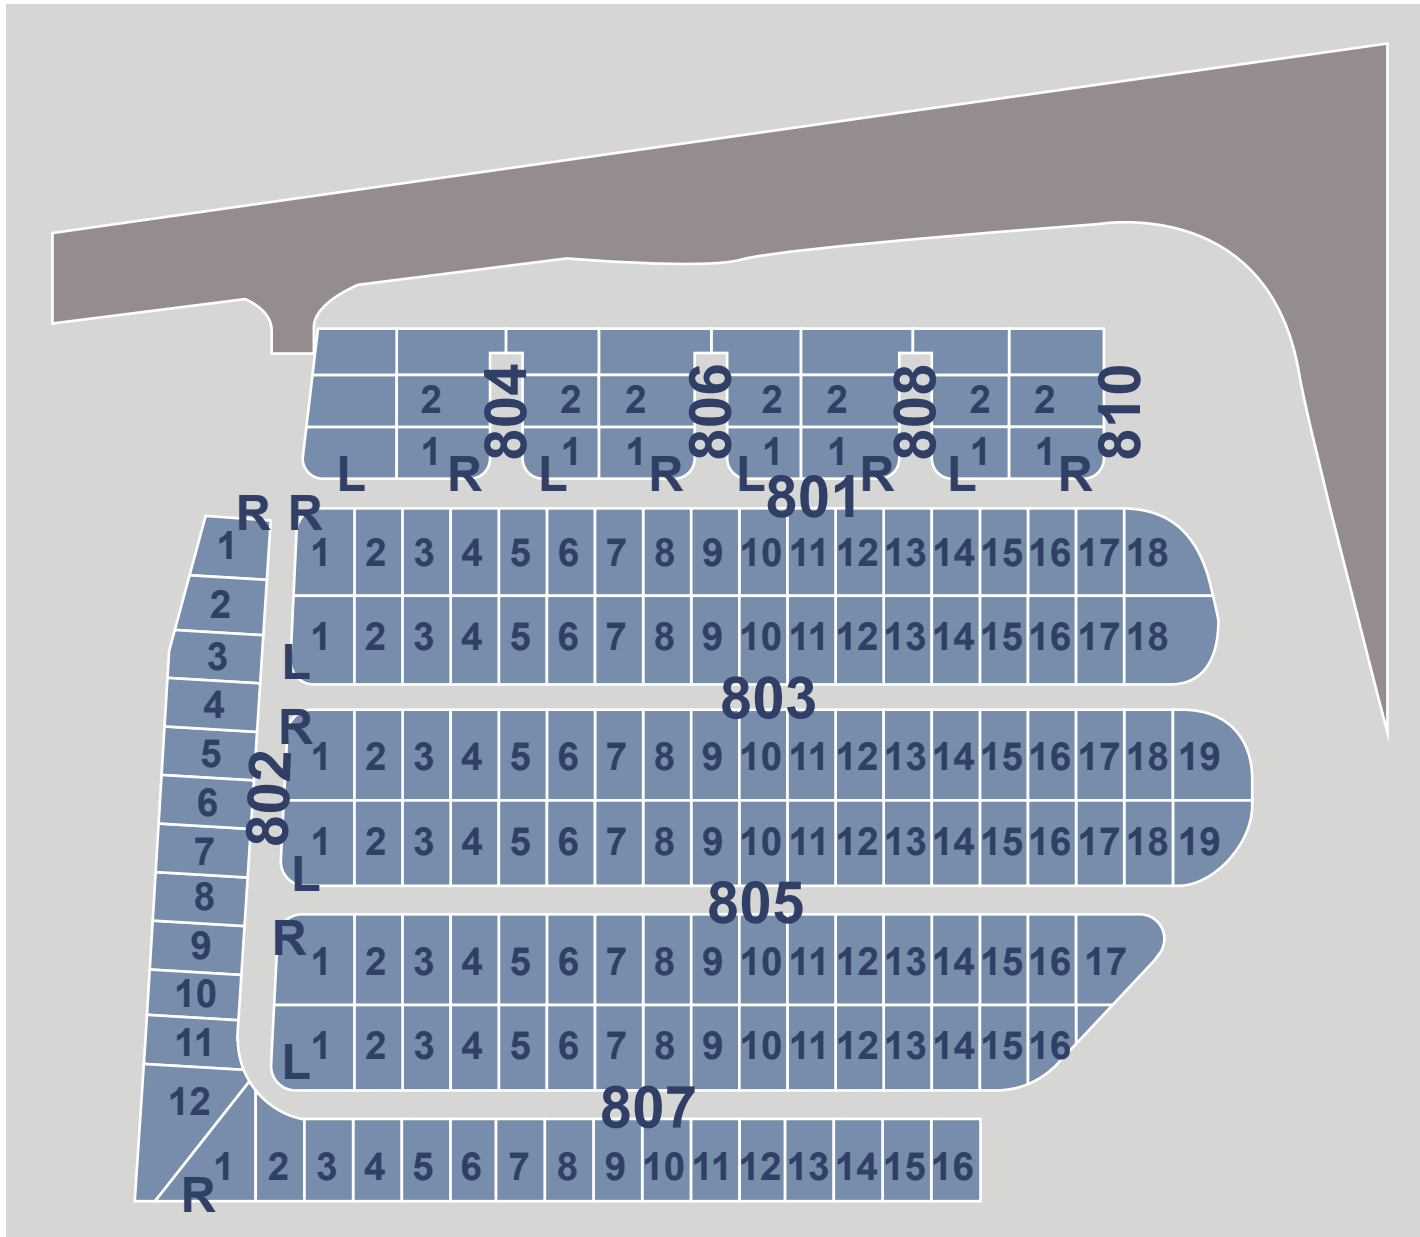

Dover International Speedway

Dover, DE

RV Lot 8

- PARKING
 - ACCESSIBLE